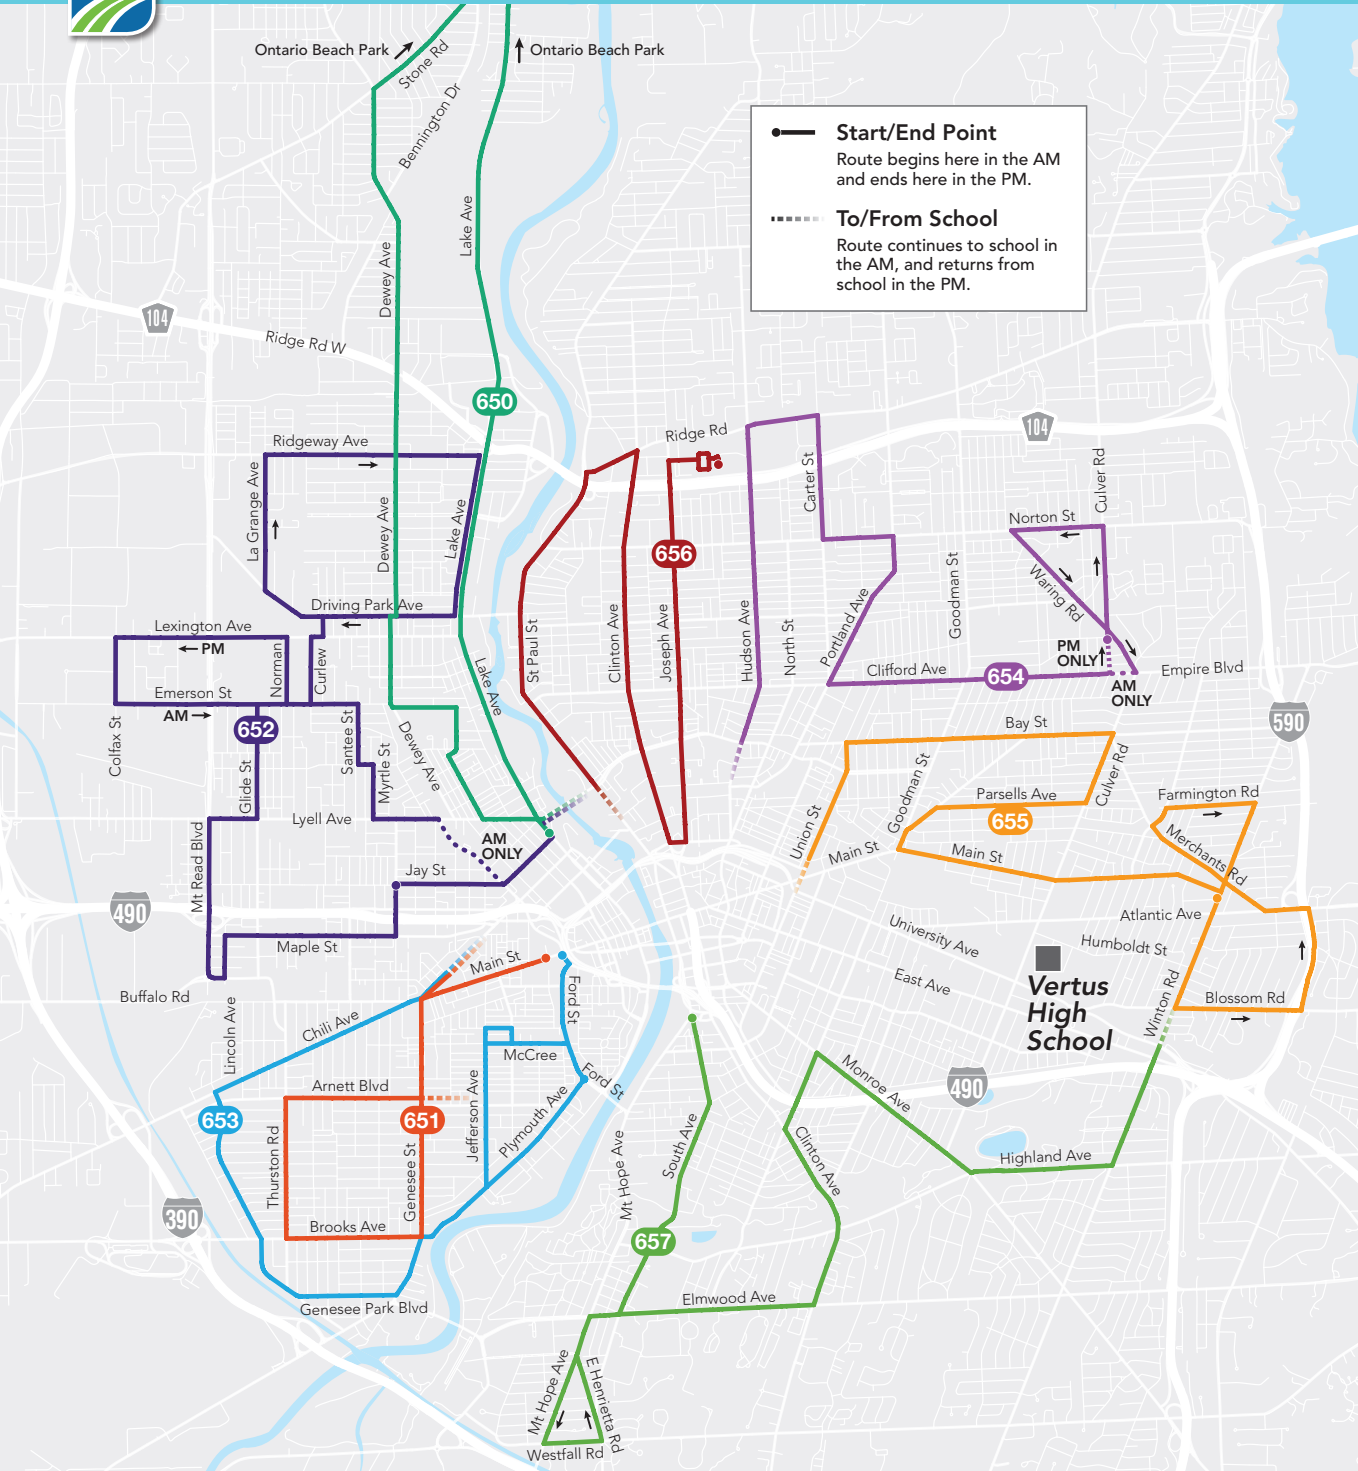

### Route 657 Humboldt St/City SE

	AM	PM
South & Byron	7:49	4:22
South & Cypress/Caroline	7:51	4:19
South & Elmwood/Langslow	7:55	4:16
East Henrietta & Westfall	8:01	4:13
Clinton & Elmwood/Suburban	8:07	4:02
Monroe & Highland/Werner	8:19	3:51
Humboldt & Winton	8:26	3:44
Vertus High School	8:30	3:40

## Vertus HS Humboldt Street

Open to the Public

Effective September 3, 2020

Neighborhood Direct Service (NDS) Routes operate on school days only

### Routes Served

- Route 650 Humboldt St/Maplewood
- Route 651 Humboldt St/Genesee-19th Ward SE
- Route 652 Humboldt St/Lyell-Otis-Edgerton
- Route 653 Humboldt St/Plymouth-Jefferson-19th Ward NW
- Route 654 Humboldt St/Hudson-Northland-Portland
- Route 655 Humboldt St/N Winton Village-N Marketview
- Route 656 Humboldt St/St Paul-N Clinton-Joseph
- Route 657 Humboldt St/City SE

## How to Use RTS Neighborhood Direct Service

- Using the map, find the number of the route closest to your home.
- Look up your route's timetable on this page or the next. This will tell you when your bus will arrive.
- The times listed are the ones that the bus will arrive at that route's major locations. You may board at those stops or any RTS stop along the route.
- Be sure to be at your bus stop at least 5 minutes early! Look at the lighted sign on the front of the bus to make sure it matches your route.
- If you are an RCSD student, please show your RCSD ID to the Bus Operator when boarding. Then tap it on the right side of the oblong reader, listen for the beep, and take a seat.
- After school, board the bus that shows your route's number. RCSD students, be sure to show your RCSD ID to the Bus Operator and to tap it on the reader.